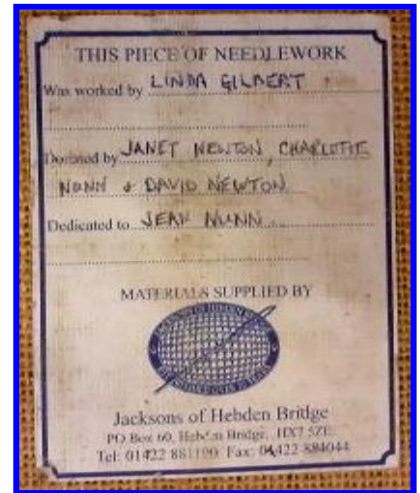

No dedication