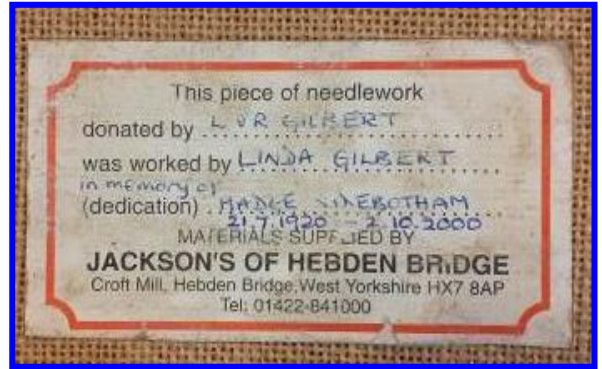

Donated by: L. & R. Gilbert
Was worked by: Linda Gilbert
In memory of: Madge Sidebotham 21.7.1920 – 2.10.2000