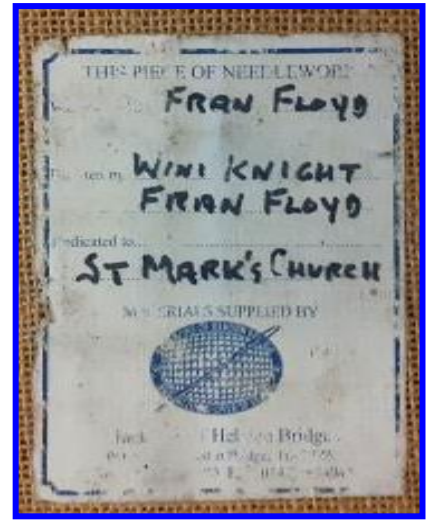

No dedication

No dedication

Was worked by: R. & J. Sharples  
Donated by: -----  
Dedicated to: The Bell Ringers

Was worked by: Fran Floyd  
 Donated by: Wini Knight & Fran Floyd  
 Dedicated to: St. Mark's Church