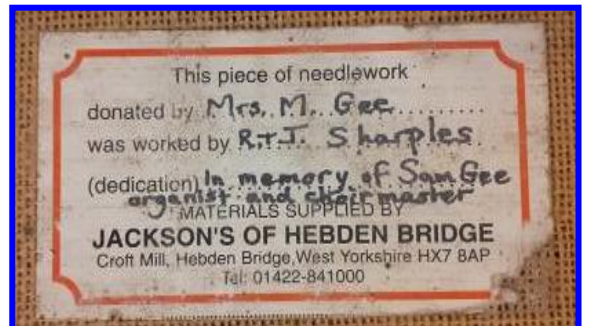

TO

Donated by: -----  
 Was worked by: Joan Jones  
 (Dedication): -----

Donated by: --- Vera ---  
 Was worked by: R. & J. Sharples  
 In memory of: Elsie Birchall, Dear mother of  
 Vera.

Donated by: Mrs. M. Gee  
 Was worked by: R. & J. Sharples  
 (Dedication): In memory of Sam Gee, organist  
 and choir master.