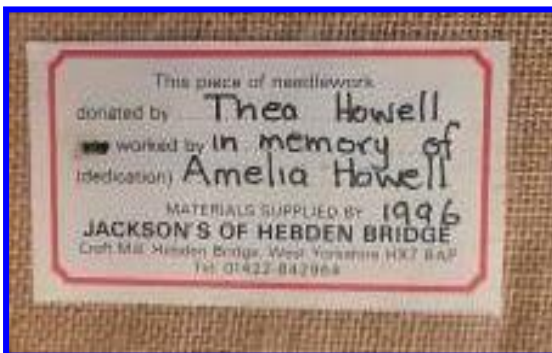

Donated by: Thea Howell
Was worked by:
Dedication: In Memory of Amelia Howell 1996