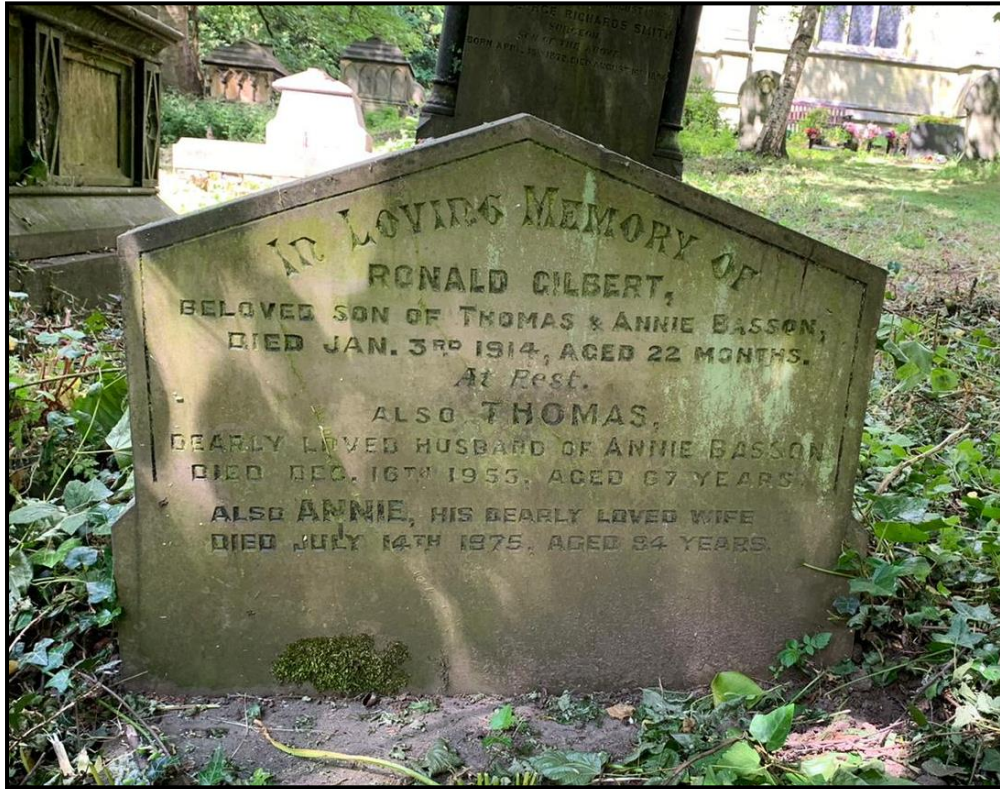

Ronald Gilbert BASSON

ALSO:

Thomas BASSON	1888 - 1955
Elizabeth Annie BASSON	1891 - 1975

Born: 16 April 1912

Died: 3 January 1914

*Aged 22 months
Son of Thomas and Elizabeth Annie*

Ronald Gilbert BASSON

In Loving memory of
Ronald Gilbert
Beloved son of Thomas & Annie Basson
Died Jan. 3rd 1914. Aged 22 months.
At Rest
Also Thomas
Dearlly loved husband of Annie Basson
Died Dec. 16th 1955. Aged 67 years.
Also Annie, his dearly loved wife
Died July 14th 1975. Aged 84 years.
 (L1444B)