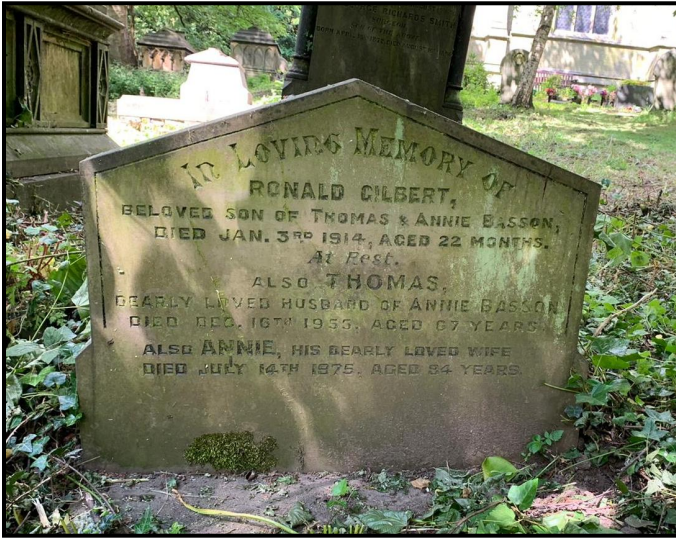

Ronald Gilbert BASSON

ALSO:

Thomas BASSON	1888 - 1955
Elizabeth Annie BASSON	1891 - 1975

Born: 16 April 1912

Died: 3 January 1914

*Aged 22 months
Son of Thomas and Elizabeth Annie*

Ronald Gilbert BASSON

In Loving memory of
Ronald Gilbert
Beloved son of Thomas & Annie Basson
Died Jan. 3rd 1914. Aged 22 months.
At Rest
Also Thomas
Dearlly loved husband of Annie Basson
Died Dec. 16th 1955. Aged 67 years.
Also Annie, his dearly loved wife
Died July 14th 1975. Aged 84 years.
 (L1444B)